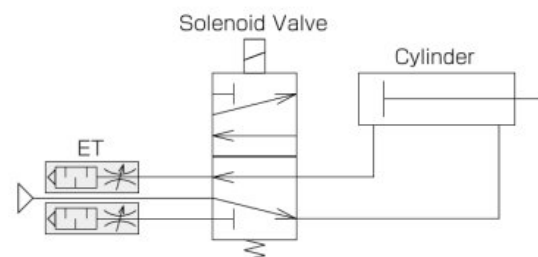

Exhaust Throttle (Needle) Valve Exhaust Throttle (Needle) Valve **ET**

- *Exhaust Throttle (Needle) Valve with Silencer.*
- *Directly Connectable to Solenoid Valve and Adjust Cylinder Speed.
(It is suitable for applications without enough space around cylinder)*